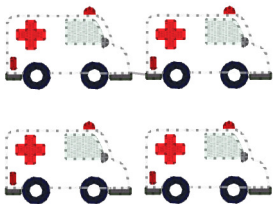

Ambulance 1_75.vip

1.74x1.13 inches; 1,963 stitches
11 thread changes; 10 colors

Ambulance 2_0.vip

2.00x1.29 inches; 2,296 stitches
11 thread changes; 10 colors

Ambulance 4x4 Sorted.vip

3.71x2.73 inches; 7,855 stitches
11 thread changes; 10 colors

Ambulance 5x7 Sorted.vip

4.19x5.98 inches; 15,711 stitches
11 thread changes; 10 colors