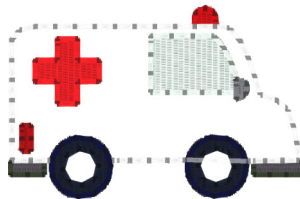

Ambulance 1_75.vip

1.74x1.13 inches; 1,963 stitches
11 thread changes; 10 colors

Ambulance 2_0.vip

2.00x1.29 inches; 2,296 stitches
11 thread changes; 10 colors

Ambulance 4x4 Sorted.vip

3.71x2.73 inches; 7,855 stitches
11 thread changes; 10 colors

Ambulance 5x7 Sorted.vip

4.19x5.98 inches; 15,711 stitches
11 thread changes; 10 colors