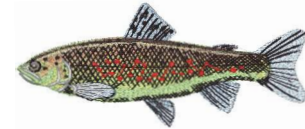

Brown Trout 11 Inch.vip
10.83x4.70 inches; 41,092 stitches
10 thread changes; 10 colors

Brown Trout 7 Inch.vip
2.96x6.90 inches; 21,334 stitches
10 thread changes; 10 colors

Brown Trout 8 Inch.vip
3.33x7.72 inches; 25,122 stitches
10 thread changes; 10 colors

Brown Trout 9_4 Inch.vip
9.26x3.99 inches; 32,364 stitches
10 thread changes; 10 colors