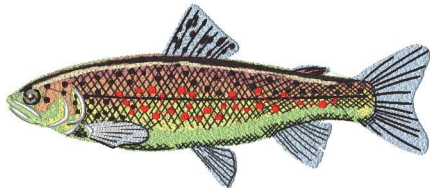

Brown Trout 11 Inch.vip
10.83x4.70 inches; 41,092 stitches
10 thread changes; 10 colors

Brown Trout 7 Inch.vip
2.96x6.90 inches; 21,334 stitches
10 thread changes; 10 colors

Brown Trout 8 Inch.vip
3.33x7.72 inches; 25,122 stitches
10 thread changes; 10 colors

Brown Trout 9_4 Inch.vip
9.26x3.99 inches; 32,364 stitches
10 thread changes; 10 colors