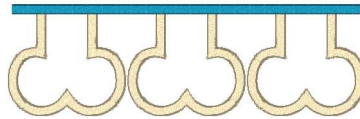

**Dog Bone Split 120.vp3**  
4.72x3.80 inches; 8,610 stitches  
4 thread changes; 4 colors

**Dog Bone Split 145.vp3**  
5.71x4.57 inches; 10,239 stitches  
4 thread changes; 4 colors

**Dog Bone Split 170.vp3**  
6.69x5.36 inches; 12,005 stitches  
4 thread changes; 4 colors

**Dog Bone Split 195.vp3**  
7.68x6.14 inches; 13,820 stitches  
4 thread changes; 4 colors

**Dog Bone Split 95.vp3**  
3.74x3.01 inches; 6,852 stitches  
4 thread changes; 4 colors