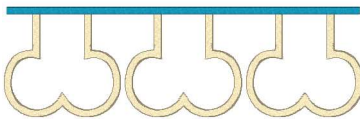

**Dog Bone Split 120.vp3**  
4.72x3.80 inches; 8,610 stitches  
4 thread changes; 4 colors

**Dog Bone Split 145.vp3**  
5.71x4.57 inches; 10,239 stitches  
4 thread changes; 4 colors

**Dog Bone Split 170.vp3**  
6.69x5.36 inches; 12,005 stitches  
4 thread changes; 4 colors

**Dog Bone Split 195.vp3**  
7.68x6.14 inches; 13,820 stitches  
4 thread changes; 4 colors

**Dog Bone Split 95.vp3**  
3.74x3.01 inches; 6,852 stitches  
4 thread changes; 4 colors