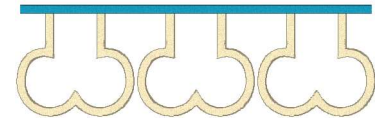

**Dog Bone Split 120.vp3**  
4.72x3.80 inches; 8,610 stitches  
4 thread changes; 4 colors

**Dog Bone Split 145.vp3**  
5.71x4.57 inches; 10,239 stitches  
4 thread changes; 4 colors

**Dog Bone Split 170.vp3**  
6.69x5.36 inches; 12,005 stitches  
4 thread changes; 4 colors

**Dog Bone Split 195.vp3**  
7.68x6.14 inches; 13,820 stitches  
4 thread changes; 4 colors

**Dog Bone Split 95.vp3**  
3.74x3.01 inches; 6,852 stitches  
4 thread changes; 4 colors