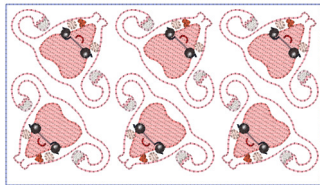

Ytdkawaiiorganuterus.vip

1.76x1.76 inches; 1,613 stitches
10 thread changes; 10 colors

Ytdkawaiiorganuterus4x4.vip

3.94x3.94 inches; 6,539 stitches
11 thread changes; 11 colors

Ytdkawaiiorganuterus5x7.vip

5.12x7.09 inches; 14,651 stitches
11 thread changes; 11 colors

Ytdkawaiiorganuterusl.vip

2.20x2.19 inches; 2,035 stitches
10 thread changes; 10 colors

Ytdkawaiiorganuterusl4x4.vip

3.94x3.94 inches; 4,155 stitches
11 thread changes; 11 colors

Ytdkawaiiorganuterusl5x7.vip

7.09x4.02 inches; 12,475 stitches
11 thread changes; 11 colors

Ytdkawaiiorganuteruso.vip
2.86x2.86 inches; 2,711 stitches
10 thread changes; 10 colors

Ytdkawaiiorganuterusx.vip
3.89x3.88 inches; 3,933 stitches
10 thread changes; 10 colors