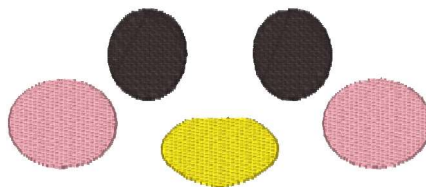

Doll Face 30032022 3 Inch.vip
2.96x1.24 inches; 2,237 stitches
3 thread changes; 3 colors

Doll Face 30032022 4 Inch.vip
3.79x1.58 inches; 3,402 stitches
3 thread changes; 3 colors

Doll Face 30032022 5 Inch.vip
2.06x4.93 inches; 5,382 stitches
3 thread changes; 3 colors

Doll Face 30032022 7 Inch.vip
2.90x6.90 inches; 9,975 stitches
3 thread changes; 3 colors