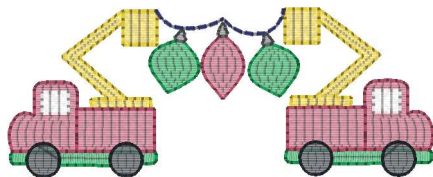

**Christmas Lineman Trucks 2022-Akc 4x4.vip**  
3.84x1.52 inches; 3,340 stitches  
7 thread changes; 7 colors

**Christmas Lineman Trucks 2022-Akc 5x7.vip**  
4.94x1.96 inches; 4,436 stitches  
7 thread changes; 7 colors

**Christmas Lineman Trucks 2022-Akc 6x6.vip**  
5.72x2.27 inches; 5,427 stitches  
7 thread changes; 7 colors

**Christmas Lineman Trucks 2022-Akc 7x7.vip**  
6.94x2.75 inches; 6,874 stitches  
7 thread changes; 7 colors

**Christmas Lineman Trucks 2022-Akc 8x8.vip**  
7.81x3.09 inches; 8,145 stitches  
7 thread changes; 7 colors