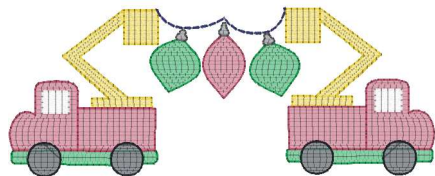

**Christmas Lineman Trucks 2022-Akc 4x4.vip**  
3.84x1.52 inches; 3,340 stitches  
7 thread changes; 7 colors

**Christmas Lineman Trucks 2022-Akc 5x7.vip**  
4.94x1.96 inches; 4,436 stitches  
7 thread changes; 7 colors

**Christmas Lineman Trucks 2022-Akc 6x6.vip**  
5.72x2.27 inches; 5,427 stitches  
7 thread changes; 7 colors

**Christmas Lineman Trucks 2022-Akc 7x7.vip**  
6.94x2.75 inches; 6,874 stitches  
7 thread changes; 7 colors

**Christmas Lineman Trucks 2022-Akc 8x8.vip**  
7.81x3.09 inches; 8,145 stitches  
7 thread changes; 7 colors