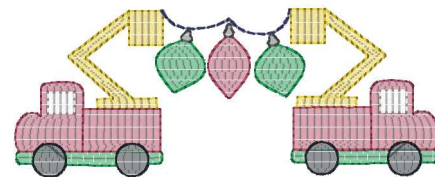

**Christmas Lineman Trucks 2022-Akc 4x4.vip**  
3.84x1.52 inches; 3,340 stitches  
7 thread changes; 7 colors

**Christmas Lineman Trucks 2022-Akc 5x7.vip**  
4.94x1.96 inches; 4,436 stitches  
7 thread changes; 7 colors

**Christmas Lineman Trucks 2022-Akc 6x6.vip**  
5.72x2.27 inches; 5,427 stitches  
7 thread changes; 7 colors

**Christmas Lineman Trucks 2022-Akc 7x7.vip**  
6.94x2.75 inches; 6,874 stitches  
7 thread changes; 7 colors

**Christmas Lineman Trucks 2022-Akc 8x8.vip**  
7.81x3.09 inches; 8,145 stitches  
7 thread changes; 7 colors