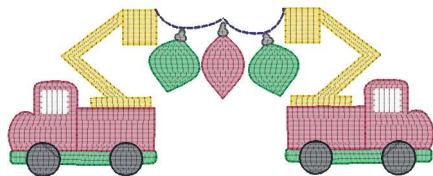

**Christmas Lineman Trucks 2022-Akc 4x4.vip**  
3.84x1.52 inches; 3,340 stitches  
7 thread changes; 7 colors

**Christmas Lineman Trucks 2022-Akc 5x7.vip**  
4.94x1.96 inches; 4,436 stitches  
7 thread changes; 7 colors

**Christmas Lineman Trucks 2022-Akc 6x6.vip**  
5.72x2.27 inches; 5,427 stitches  
7 thread changes; 7 colors

**Christmas Lineman Trucks 2022-Akc 7x7.vip**  
6.94x2.75 inches; 6,874 stitches  
7 thread changes; 7 colors

**Christmas Lineman Trucks 2022-Akc 8x8.vip**  
7.81x3.09 inches; 8,145 stitches  
7 thread changes; 7 colors