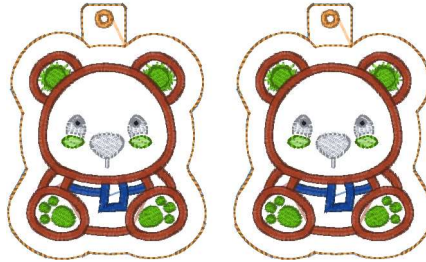

Polar Bear Key Charm 4x4_bbe.vp3
2.62x3.38 inches; 6,582 stitches
12 thread changes; 12 colors

Polar Bear Key Charm 5x7_bbe.vp3
5.62x3.38 inches; 13,174 stitches
12 thread changes; 12 colors