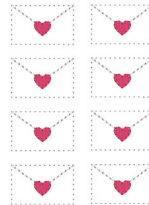


**Envelope With Heart 1_75.vip**

1.75x1.10 inches; 680 stitches

3 thread changes; 3 colors

**Envelope With Heart 2_0.vip**

2.00x1.26 inches; 794 stitches

3 thread changes; 3 colors

**Envelope With Heart 4x4 Sorted.vip**

3.75x2.80 inches; 2,723 stitches

3 thread changes; 3 colors

**Envelope With Heart 5x7 Sorted.vip**

4.00x5.62 inches; 5,447 stitches

3 thread changes; 3 colors