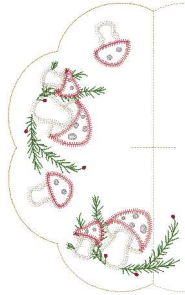

Spa-Mushroom Mat 5x7.vp3
4.68x7.02 inches; 7,539 stitches
15 thread changes; 6 colors

Spa-Mushroom Mat 6x10.vp3
6.23x10.02 inches; 10,051 stitches
15 thread changes; 6 colors

Spa-Mushroom Mat 8x12.vp3
7.64x11.46 inches; 11,301 stitches
15 thread changes; 6 colors

Spa-Mushroom Mat 9x14.vp3
9.32x13.98 inches; 13,606 stitches
15 thread changes; 6 colors