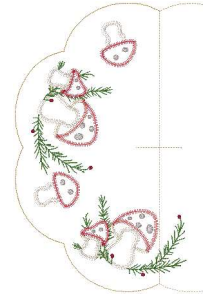

Spa-Mushroom Mat 5x7.vp3
4.68x7.02 inches; 7,539 stitches
15 thread changes; 6 colors

Spa-Mushroom Mat 6x10.vp3
6.23x10.02 inches; 10,051 stitches
15 thread changes; 6 colors

Spa-Mushroom Mat 8x12.vp3
7.64x11.46 inches; 11,301 stitches
15 thread changes; 6 colors

Spa-Mushroom Mat 9x14.vp3
9.32x13.98 inches; 13,606 stitches
15 thread changes; 6 colors