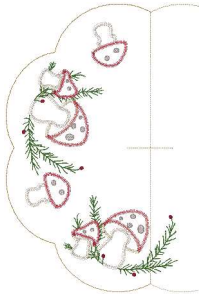

Spa-Mushroom Mat 5x7.vp3
4.68x7.02 inches; 7,539 stitches
15 thread changes; 6 colors

Spa-Mushroom Mat 6x10.vp3
6.23x10.02 inches; 10,051 stitches
15 thread changes; 6 colors

Spa-Mushroom Mat 8x12.vp3
7.64x11.46 inches; 11,301 stitches
15 thread changes; 6 colors

Spa-Mushroom Mat 9x14.vp3
9.32x13.98 inches; 13,606 stitches
15 thread changes; 6 colors