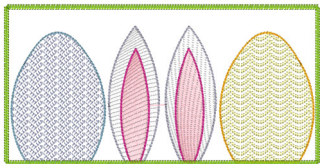

4x4 Farmhouse Stitch Rectangle With Easter Bunny.vip
3.87x1.98 inches; 4,292 stitches
11 thread changes; 10 colors

5x7 Farmhouse Stitch Rectangle With Easter Bunny.vip
2.58x5.06 inches; 6,210 stitches
11 thread changes; 10 colors

6x10 Farmhouse Stitch Rectangle With Easter Bunny.vip
3.17x6.24 inches; 8,441 stitches
11 thread changes; 10 colors

9x9 Farmhouse Stitch Rectangle With Easter Bunny.vip
7.50x3.80 inches; 10,964 stitches
11 thread changes; 10 colors