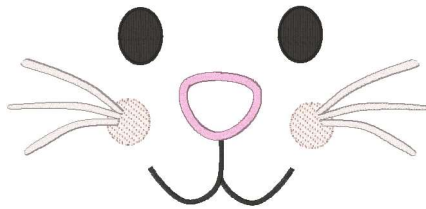

Bunny Face Applique 4 Inch.vip
3.89x1.86 inches; 2,805 stitches
7 thread changes; 6 colors

Bunny Face Applique 5 Inch.vip
5.01x2.37 inches; 3,700 stitches
7 thread changes; 6 colors

Bunny Face Applique 6 Inch.vip
6.00x2.83 inches; 4,540 stitches
7 thread changes; 6 colors

Bunny Face Applique 7 Inch.vip
7.00x3.29 inches; 5,431 stitches
7 thread changes; 6 colors

Bunny Face Applique 8 Inch.vip
8.02x3.75 inches; 6,392 stitches
7 thread changes; 6 colors