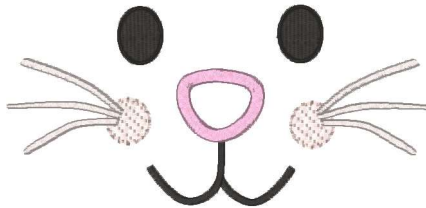

Bunny Face Applique 4 Inch.vip
3.89x1.86 inches; 2,805 stitches
7 thread changes; 6 colors

Bunny Face Applique 5 Inch.vip
5.01x2.37 inches; 3,700 stitches
7 thread changes; 6 colors

Bunny Face Applique 6 Inch.vip
6.00x2.83 inches; 4,540 stitches
7 thread changes; 6 colors

Bunny Face Applique 7 Inch.vip
7.00x3.29 inches; 5,431 stitches
7 thread changes; 6 colors

Bunny Face Applique 8 Inch.vip
8.02x3.75 inches; 6,392 stitches
7 thread changes; 6 colors