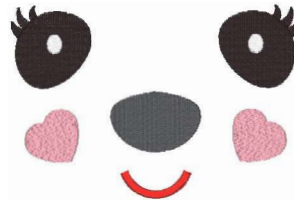

Toy Face 26062022 2 4inch.vip
3.79x2.55 inches; 4,842 stitches
5 thread changes; 5 colors

Toy Face 26062022 2 5 Inch.vip
3.31x4.93 inches; 7,414 stitches
5 thread changes; 5 colors

Toy Face 26062022 2 7 Inch.vip
4.60x6.91 inches; 13,006 stitches
5 thread changes; 5 colors