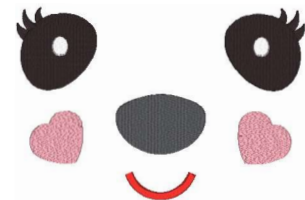

Toy Face 26062022 2 4inch.vip
3.79x2.55 inches; 4,842 stitches
5 thread changes; 5 colors

Toy Face 26062022 2 5 Inch.vip
3.31x4.93 inches; 7,414 stitches
5 thread changes; 5 colors

Toy Face 26062022 2 7 Inch.vip
4.60x6.91 inches; 13,006 stitches
5 thread changes; 5 colors