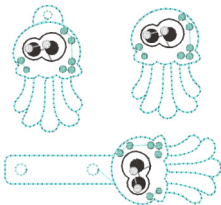

**Jellyfish Cute-Eyelet.vp3**

1.44x2.63 inches; 1,766 stitches
6 thread changes; 4 colors

**Jellyfish Cute-Ribbon.vp3**

1.44x2.28 inches; 1,677 stitches
6 thread changes; 4 colors

**Jellyfish Cute-Snaptab.vp3**

3.84x3.35 inches; 1,974 stitches
6 thread changes; 4 colors

**Jellyfish Cute.vp3**

4.50x4.13 inches; 5,418 stitches
6 thread changes; 4 colors