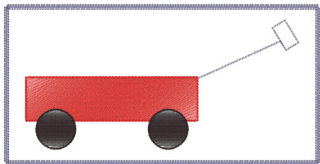

4x4 Farmhouse Stitch Rectangle With Stitched Wagon.vip
3.87x1.98 inches; 2,854 stitches
6 thread changes; 6 colors

5x7 Farmhouse Stitch Rectangle With Stitched Wagon.vip
2.60x5.10 inches; 4,147 stitches
6 thread changes; 6 colors

6x10 Farmhouse Stitch Rectangle With Stitched Wagon.vip
3.17x6.24 inches; 5,502 stitches
6 thread changes; 6 colors

9x9 Farmhouse Stitch Rectangle With Stitched Wagon.vip
7.50x3.80 inches; 7,170 stitches
6 thread changes; 6 colors