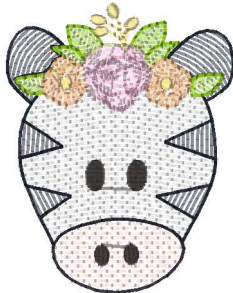

Giraffe With Floral Crown Quick Stitch 6 Inch.vip
4.27x6.00 inches; 7,838 stitches
10 thread changes; 7 colors

Giraffe With Floral Crown Quick Stitch 7 Inch.vip
4.98x7.00 inches; 9,741 stitches
10 thread changes; 7 colors

Lion With Floral Crown Quick Stitch 3 Inch.vip
2.48x3.00 inches; 3,543 stitches
8 thread changes; 6 colors

Lion With Floral Crown Quick Stitch 4 Inch.vip
3.31x4.00 inches; 5,107 stitches
8 thread changes; 6 colors

Lion With Floral Crown Quick Stitch 5 Inch.vip
4.13x5.00 inches; 7,044 stitches
8 thread changes; 6 colors

Lion With Floral Crown Quick Stitch 6 Inch.vip
4.96x6.00 inches; 9,273 stitches
8 thread changes; 6 colors

Lion With Floral Crown Quick Stitch 7 Inch.vip
5.79x7.00 inches; 11,395 stitches
8 thread changes; 6 colors

Zebra With Floral Crown Quick Stitch 3 Inch.vip
2.34x3.00 inches; 3,427 stitches
9 thread changes; 8 colors