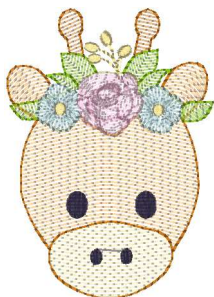

Elephant With Floral Crown Quick Stitch 3 Inch.vip
2.88x3.00 inches; 3,141 stitches
8 thread changes; 7 colors

Elephant With Floral Crown Quick Stitch 4 Inch.vip
3.84x4.00 inches; 4,473 stitches
8 thread changes; 7 colors

Elephant With Floral Crown Quick Stitch 5 Inch.vip
4.80x5.00 inches; 6,203 stitches
8 thread changes; 7 colors

Elephant With Floral Crown Quick Stitch 6 Inch.vip
5.76x6.00 inches; 8,029 stitches
8 thread changes; 7 colors

Elephant With Floral Crown Quick Stitch 7 Inch.vip
6.71x7.00 inches; 10,171 stitches
8 thread changes; 7 colors

Giraffe With Floral Crown Quick Stitch 3 Inch.vip
2.14x3.00 inches; 3,033 stitches
10 thread changes; 7 colors

Giraffe With Floral Crown Quick Stitch 4 Inch.vip
2.85x4.00 inches; 4,394 stitches
10 thread changes; 7 colors

Giraffe With Floral Crown Quick Stitch 5 Inch.vip
3.56x5.00 inches; 5,985 stitches
10 thread changes; 7 colors