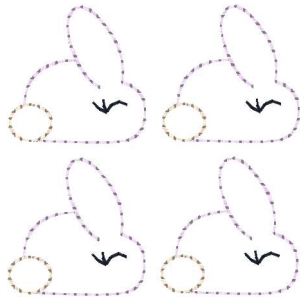

**Bunny 1 1\_75.vip**

1.74x1.75 inches; 425 stitches  
4 thread changes; 4 colors

**Bunny 1 2\_0.vip**

2.00x2.00 inches; 479 stitches  
4 thread changes; 4 colors

**Bunny 1 4x4 Sorted.vip**

3.73x3.71 inches; 1,703 stitches  
4 thread changes; 4 colors

**Bunny 1 5x7 Sorted.vip**

4.74x7.00 inches; 3,407 stitches  
4 thread changes; 4 colors