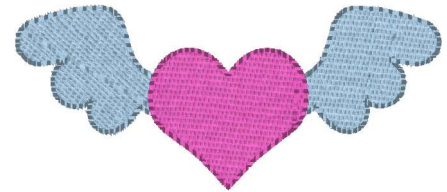

Dbg_mini-Heart-With-Wings-1-5-Inch.vip
1.50x0.65 inches; 1,525 stitches
2 thread changes; 2 colors

Dbg_mini-Heart-With-Wings-2-25-Inch.vip
2.26x0.96 inches; 2,455 stitches
2 thread changes; 2 colors

Dbg_mini-Heart-With-Wings-3-Inch.vip
3.01x1.29 inches; 3,590 stitches
2 thread changes; 2 colors