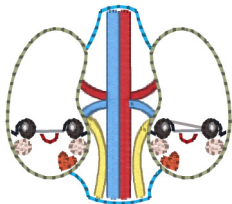

Ytdkawaiiorgankidneys.vip
1.76x1.55 inches; 2,139 stitches
11 thread changes; 11 colors

Ytdkawaiiorgankidneys4x4.vip
3.94x3.94 inches; 8,643 stitches
12 thread changes; 12 colors

Ytdkawaiiorgankidneys5x7.vip
5.12x6.64 inches; 19,533 stitches
12 thread changes; 12 colors

Ytdkawaiiorgankidneysl.vip
2.30x2.02 inches; 2,696 stitches
11 thread changes; 11 colors

Ytdkawaiiorgankidneysl4x4.vip
3.94x3.94 inches; 5,477 stitches
12 thread changes; 12 colors

Ytdkawaiiorgankidneysl5x7.vip
5.12x7.09 inches; 16,307 stitches
12 thread changes; 12 colors

Ytdkawaiiorgankidneyso.vip

3.09x2.74 inches; 3,553 stitches
11 thread changes; 11 colors

Ytdkawaiiorgankidneysx.vip

3.89x3.44 inches; 4,439 stitches
11 thread changes; 11 colors