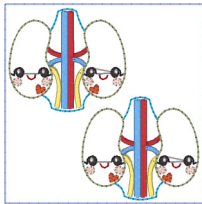

Ytdkawaiiorgankidneys.vip
1.76x1.55 inches; 2,139 stitches
11 thread changes; 11 colors

Ytdkawaiiorgankidneys4x4.vip
3.94x3.94 inches; 8,643 stitches
12 thread changes; 12 colors

Ytdkawaiiorgankidneys5x7.vip
5.12x6.64 inches; 19,533 stitches
12 thread changes; 12 colors

Ytdkawaiiorgankidneysl.vip
2.30x2.02 inches; 2,696 stitches
11 thread changes; 11 colors

Ytdkawaiiorgankidneysl4x4.vip
3.94x3.94 inches; 5,477 stitches
12 thread changes; 12 colors

Ytdkawaiiorgankidneysl5x7.vip
5.12x7.09 inches; 16,307 stitches
12 thread changes; 12 colors

Ytdkawaiiorgankidneyso.vip

3.09x2.74 inches; 3,553 stitches
11 thread changes; 11 colors

Ytdkawaiiorgankidneysx.vip

3.89x3.44 inches; 4,439 stitches
11 thread changes; 11 colors