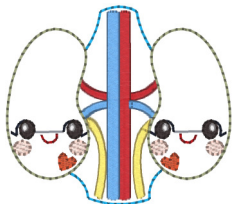

Ytdkawaiiorgankidneys.vip
1.76x1.55 inches; 2,139 stitches
11 thread changes; 11 colors

Ytdkawaiiorgankidneys4x4.vip
3.94x3.94 inches; 8,643 stitches
12 thread changes; 12 colors

Ytdkawaiiorgankidneys5x7.vip
5.12x6.64 inches; 19,533 stitches
12 thread changes; 12 colors

Ytdkawaiiorgankidneysl.vip
2.30x2.02 inches; 2,696 stitches
11 thread changes; 11 colors

Ytdkawaiiorgankidneysl4x4.vip
3.94x3.94 inches; 5,477 stitches
12 thread changes; 12 colors

Ytdkawaiiorgankidneysl5x7.vip
5.12x7.09 inches; 16,307 stitches
12 thread changes; 12 colors

Ytdkawaiiorgankidneyso.vip

3.09x2.74 inches; 3,553 stitches
11 thread changes; 11 colors

Ytdkawaiiorgankidneysx.vip

3.89x3.44 inches; 4,439 stitches
11 thread changes; 11 colors