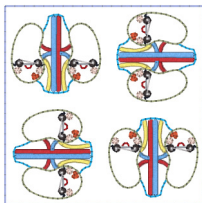

Ytdkawaiiorgankidneys.vip
1.76x1.55 inches; 2,139 stitches
11 thread changes; 11 colors

Ytdkawaiiorgankidneys4x4.vip
3.94x3.94 inches; 8,643 stitches
12 thread changes; 12 colors

Ytdkawaiiorgankidneys5x7.vip
5.12x6.64 inches; 19,533 stitches
12 thread changes; 12 colors

Ytdkawaiiorgankidneysl.vip
2.30x2.02 inches; 2,696 stitches
11 thread changes; 11 colors

Ytdkawaiiorgankidneysl4x4.vip
3.94x3.94 inches; 5,477 stitches
12 thread changes; 12 colors

Ytdkawaiiorgankidneysl5x7.vip
5.12x7.09 inches; 16,307 stitches
12 thread changes; 12 colors

Ytdkawaiiorgankidneyso.vip

3.09x2.74 inches; 3,553 stitches
11 thread changes; 11 colors

Ytdkawaiiorgankidneysx.vip

3.89x3.44 inches; 4,439 stitches
11 thread changes; 11 colors