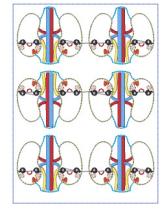

Ytdkawaiiorgankidneys.vip
1.76x1.55 inches; 2,139 stitches
11 thread changes; 11 colors

Ytdkawaiiorgankidneys4x4.vip
3.94x3.94 inches; 8,643 stitches
12 thread changes; 12 colors

Ytdkawaiiorgankidneys5x7.vip
5.12x6.64 inches; 19,533 stitches
12 thread changes; 12 colors

Ytdkawaiiorgankidneysl.vip
2.30x2.02 inches; 2,696 stitches
11 thread changes; 11 colors

Ytdkawaiiorgankidneysl4x4.vip
3.94x3.94 inches; 5,477 stitches
12 thread changes; 12 colors

Ytdkawaiiorgankidneysl5x7.vip
5.12x7.09 inches; 16,307 stitches
12 thread changes; 12 colors

Ytdkawaiiorgankidneyso.vip

3.09x2.74 inches; 3,553 stitches
11 thread changes; 11 colors

Ytdkawaiiorgankidneysx.vip

3.89x3.44 inches; 4,439 stitches
11 thread changes; 11 colors