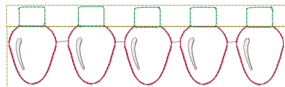

Spa- lth Lights Lg 4x4.vp3

3.76x3.86 inches; 1,176 stitches
5 thread changes; 4 colors

Spa- lth Lights Lg 5x7.vp3

6.14x4.46 inches; 2,407 stitches
7 thread changes; 5 colors

Spa- lth Lights Med 4x4.vp3

3.68x3.76 inches; 1,498 stitches
9 thread changes; 3 colors

Spa- lth Lights Med 5x7.vp3

4.92x6.86 inches; 2,890 stitches
9 thread changes; 4 colors

Spa- lth Lights Sm 4x4.vp3

3.67x2.10 inches; 1,018 stitches
5 thread changes; 3 colors

Spa- lth Lights Sm 5x7.vp3

7.06x4.94 inches; 4,983 stitches
9 thread changes; 4 colors