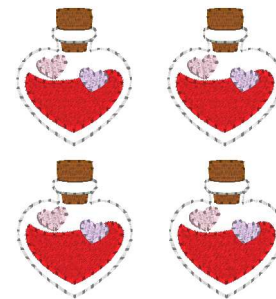

Love Potion Bottle 1_75.vip
1.46x1.76 inches; 2,493 stitches
7 thread changes; 7 colors

Love Potion Bottle 2_0.vip
1.68x2.01 inches; 3,045 stitches
7 thread changes; 7 colors

Love Potion Bottle 4x4 Sorted.vip
3.43x3.71 inches; 9,975 stitches
7 thread changes; 7 colors

Love Potion Bottle 5x7 Sorted.vip
4.20x6.78 inches; 19,951 stitches
7 thread changes; 7 colors