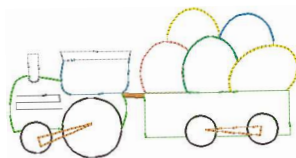

**Easter Train 2022-Akc 4x4.vip**  
3.85x1.97 inches; 2,434 stitches  
22 thread changes; 10 colors

**Easter Train 2022-Akc 5x7.vip**  
5.01x2.56 inches; 3,009 stitches  
22 thread changes; 10 colors

**Easter Train 2022-Akc 6x6.vip**  
5.78x2.95 inches; 3,576 stitches  
22 thread changes; 10 colors

**Easter Train 2022-Akc 7x5.vip**  
3.59x7.03 inches; 4,196 stitches  
22 thread changes; 10 colors

**Easter Train 2022-Akc 8x8.vip**  
7.69x3.93 inches; 4,577 stitches  
22 thread changes; 10 colors