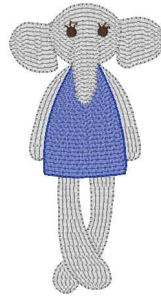

Sketch Elephant In Dress 2023-Akc 4x4.vip
2.03x3.82 inches; 3,149 stitches
4 thread changes; 3 colors

Sketch Elephant In Dress 2023-Akc 5x7.vip
3.63x6.82 inches; 7,505 stitches
4 thread changes; 3 colors

Sketch Elephant In Dress 2023-Akc 6x6.vip
3.06x5.73 inches; 5,756 stitches
4 thread changes; 3 colors

Sketch Elephant In Dress 2023-Akc 7x7.vip
3.70x6.94 inches; 7,762 stitches
4 thread changes; 3 colors

Sketch Elephant In Dress 2023-Akc 8x8.vip
4.09x7.66 inches; 9,047 stitches
4 thread changes; 3 colors