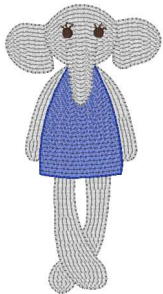

Sketch Elephant In Dress 2023-Akc 4x4.vip
2.03x3.82 inches; 3,149 stitches
4 thread changes; 3 colors

Sketch Elephant In Dress 2023-Akc 5x7.vip
3.63x6.82 inches; 7,505 stitches
4 thread changes; 3 colors

Sketch Elephant In Dress 2023-Akc 6x6.vip
3.06x5.73 inches; 5,756 stitches
4 thread changes; 3 colors

Sketch Elephant In Dress 2023-Akc 7x7.vip
3.70x6.94 inches; 7,762 stitches
4 thread changes; 3 colors

Sketch Elephant In Dress 2023-Akc 8x8.vip
4.09x7.66 inches; 9,047 stitches
4 thread changes; 3 colors