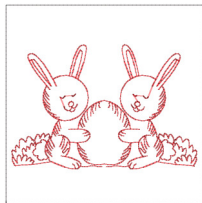

Two Bunnies With Easter Egg-3in.vp3
2.95x2.95 inches; 1,702 stitches
2 thread changes; 2 colors

Two Bunnies With Easter Egg-4in.vp3
3.86x3.86 inches; 2,023 stitches
2 thread changes; 2 colors

Two Bunnies With Easter Egg-5in.vp3
5.04x5.04 inches; 2,503 stitches
2 thread changes; 2 colors

Two Bunnies With Easter Egg-6in.vp3
6.22x6.22 inches; 2,912 stitches
2 thread changes; 2 colors

Two Bunnies With Easter Egg-7in.vp3
6.89x6.89 inches; 3,119 stitches
2 thread changes; 2 colors

Two Bunnies With Easter Egg-8in.vp3
7.68x7.68 inches; 3,421 stitches
2 thread changes; 2 colors