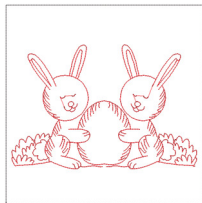

Two Bunnies With Easter Egg-3in.vp3
2.95x2.95 inches; 1,702 stitches
2 thread changes; 2 colors

Two Bunnies With Easter Egg-4in.vp3
3.86x3.86 inches; 2,023 stitches
2 thread changes; 2 colors

Two Bunnies With Easter Egg-5in.vp3
5.04x5.04 inches; 2,503 stitches
2 thread changes; 2 colors

Two Bunnies With Easter Egg-6in.vp3
6.22x6.22 inches; 2,912 stitches
2 thread changes; 2 colors

Two Bunnies With Easter Egg-7in.vp3
6.89x6.89 inches; 3,119 stitches
2 thread changes; 2 colors

Two Bunnies With Easter Egg-8in.vp3
7.68x7.68 inches; 3,421 stitches
2 thread changes; 2 colors