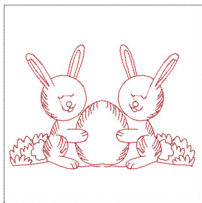

Two Bunnies With Easter Egg-3in.vp3
2.95x2.95 inches; 1,702 stitches
2 thread changes; 2 colors

Two Bunnies With Easter Egg-4in.vp3
3.86x3.86 inches; 2,023 stitches
2 thread changes; 2 colors

Two Bunnies With Easter Egg-5in.vp3
5.04x5.04 inches; 2,503 stitches
2 thread changes; 2 colors

Two Bunnies With Easter Egg-6in.vp3
6.22x6.22 inches; 2,912 stitches
2 thread changes; 2 colors

Two Bunnies With Easter Egg-7in.vp3
6.89x6.89 inches; 3,119 stitches
2 thread changes; 2 colors

Two Bunnies With Easter Egg-8in.vp3
7.68x7.68 inches; 3,421 stitches
2 thread changes; 2 colors