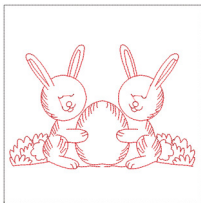

Two Bunnies With Easter Egg-3in.vp3
2.95x2.95 inches; 1,702 stitches
2 thread changes; 2 colors

Two Bunnies With Easter Egg-4in.vp3
3.86x3.86 inches; 2,023 stitches
2 thread changes; 2 colors

Two Bunnies With Easter Egg-5in.vp3
5.04x5.04 inches; 2,503 stitches
2 thread changes; 2 colors

Two Bunnies With Easter Egg-6in.vp3
6.22x6.22 inches; 2,912 stitches
2 thread changes; 2 colors

Two Bunnies With Easter Egg-7in.vp3
6.89x6.89 inches; 3,119 stitches
2 thread changes; 2 colors

Two Bunnies With Easter Egg-8in.vp3
7.68x7.68 inches; 3,421 stitches
2 thread changes; 2 colors