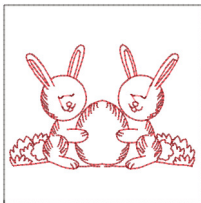

Two Bunnies With Easter Egg-3in.vp3
2.95x2.95 inches; 1,702 stitches
2 thread changes; 2 colors

Two Bunnies With Easter Egg-4in.vp3
3.86x3.86 inches; 2,023 stitches
2 thread changes; 2 colors

Two Bunnies With Easter Egg-5in.vp3
5.04x5.04 inches; 2,503 stitches
2 thread changes; 2 colors

Two Bunnies With Easter Egg-6in.vp3
6.22x6.22 inches; 2,912 stitches
2 thread changes; 2 colors

Two Bunnies With Easter Egg-7in.vp3
6.89x6.89 inches; 3,119 stitches
2 thread changes; 2 colors

Two Bunnies With Easter Egg-8in.vp3
7.68x7.68 inches; 3,421 stitches
2 thread changes; 2 colors