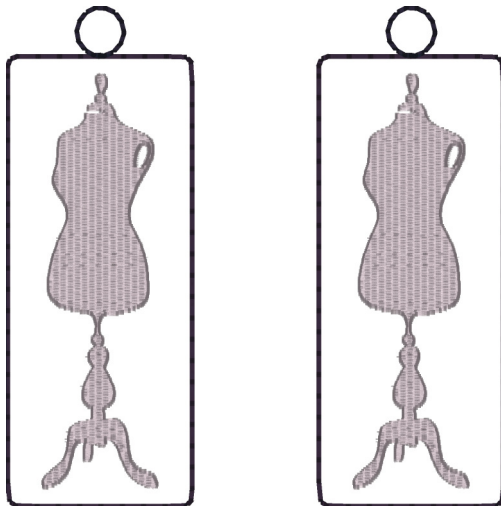

Mannequin Charm 5x7.vp3

4.56x5.24 inches; 10,149 stitches
4 thread changes; 3 colors

Mannequin Charm.vp3

3.20x3.22 inches; 4,907 stitches
4 thread changes; 4 colors