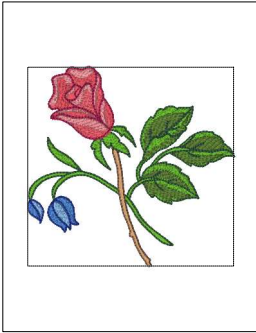

These quality designs are copyright protected by Mar-Lena Embroidery Designs

C:\Users\Magda\OneDrive\Magda\1Marlena final designs\MLE142-Roses for Mother\MLE142-5x7-ART

Page 1 of 1

Printed 4/27/2020

- 1. Green (Mar:1123)
- 2. Army Green (Mar:1294)
- 3. Army Green (Mar:1298)
- 4. Tan (Mar:1141)
- 5. Brown (Mar:1308)
- 6. Green (Mar:1123)
- 7. Army Green (Mar:1298)
- 8. Light Red (Mar:1053)
- 9. Coral Pink (Mar:1234)
- 10. Maroon (Mar:1155)
- 11. Light Blue (Mar:1058)
- 12. Light Royal (Mar:1064)
- 13. Royal Blue (Mar:1066)

Design1-5x7.art

4.92x4.75 inches; 13,694 stitches

13 thread changes; 11 colors