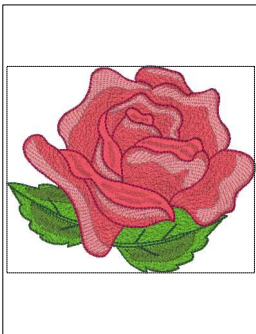

**These quality designs are copyright protected by Mar-Lena Embroidery Designs**

C:\Users\Magda\OneDrive\Magda\1Marlena final designs\MLE142-Roses for Mother\MLE142-6x10-ART

Page 1 of 1

Printed 4/27/2020

- 1. Green (Mar:1123)
- 2. Army Green (Mar:1294)
- 3. Army Green (Mar:1298)
- 4. Light Red (Mar:1053)
- 5. Coral Pink (Mar:1234)
- 6. Maroon (Mar:1155)

**Design8-6x10.art**

5.91x4.93 inches; 26,376 stitches  
6 thread changes; 6 colors