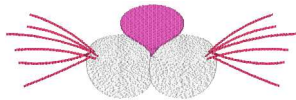

**Face For Soft Toy 03122023 3 Inch.vip**  
2.95x0.94 inches; 2,006 stitches  
3 thread changes; 3 colors

**Face For Soft Toy 03122023 4 Inch.vip**  
3.78x1.21 inches; 2,904 stitches  
3 thread changes; 3 colors

**Face For Soft Toy 03122023 5 Inch.vip**  
1.55x4.92 inches; 4,285 stitches  
3 thread changes; 3 colors

**Face For Soft Toy 03122023 6 Inch.vip**  
1.87x5.91 inches; 5,713 stitches  
3 thread changes; 3 colors