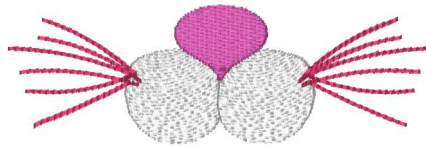

**Face For Soft Toy 03122023 3 Inch.vip**  
2.95x0.94 inches; 2,006 stitches  
3 thread changes; 3 colors

**Face For Soft Toy 03122023 4 Inch.vip**  
3.78x1.21 inches; 2,904 stitches  
3 thread changes; 3 colors

**Face For Soft Toy 03122023 5 Inch.vip**  
1.55x4.92 inches; 4,285 stitches  
3 thread changes; 3 colors

**Face For Soft Toy 03122023 6 Inch.vip**  
1.87x5.91 inches; 5,713 stitches  
3 thread changes; 3 colors