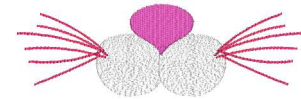

**Face For Soft Toy 03122023 3 Inch.vip**  
2.95x0.94 inches; 2,006 stitches  
3 thread changes; 3 colors

**Face For Soft Toy 03122023 4 Inch.vip**  
3.78x1.21 inches; 2,904 stitches  
3 thread changes; 3 colors

**Face For Soft Toy 03122023 5 Inch.vip**  
1.55x4.92 inches; 4,285 stitches  
3 thread changes; 3 colors

**Face For Soft Toy 03122023 6 Inch.vip**  
1.87x5.91 inches; 5,713 stitches  
3 thread changes; 3 colors