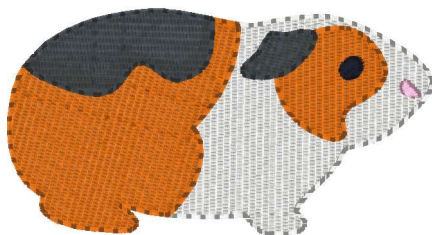

Guinea Pig Emb 35.vp3
1.38x0.72 inches; 1,966 stitches
5 thread changes; 5 colors

Guinea Pig Emb 45.vp3
1.77x0.93 inches; 3,018 stitches
5 thread changes; 5 colors

Guinea Pig Emb 55.vp3
2.17x1.13 inches; 3,980 stitches
5 thread changes; 5 colors

Guinea Pig Emb 65.vp3
2.56x1.35 inches; 5,374 stitches
5 thread changes; 5 colors

Guinea Pig Emb 75.vp3
2.95x1.55 inches; 6,559 stitches
5 thread changes; 5 colors

Guinea Pig Emb 85.vp3
3.35x1.76 inches; 8,116 stitches
5 thread changes; 5 colors

Guinea Pig Emb 95.vp3

3.74x1.97 inches; 9,878 stitches
5 thread changes; 5 colors