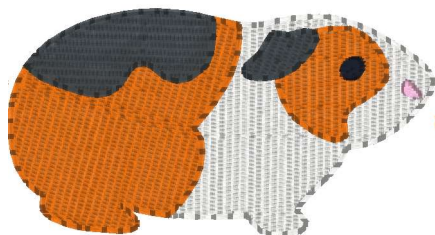

Guinea Pig Emb 35.vp3
1.38x0.72 inches; 1,966 stitches
5 thread changes; 5 colors

Guinea Pig Emb 45.vp3
1.77x0.93 inches; 3,018 stitches
5 thread changes; 5 colors

Guinea Pig Emb 55.vp3
2.17x1.13 inches; 3,980 stitches
5 thread changes; 5 colors

Guinea Pig Emb 65.vp3
2.56x1.35 inches; 5,374 stitches
5 thread changes; 5 colors

Guinea Pig Emb 75.vp3
2.95x1.55 inches; 6,559 stitches
5 thread changes; 5 colors

Guinea Pig Emb 85.vp3
3.35x1.76 inches; 8,116 stitches
5 thread changes; 5 colors

Guinea Pig Emb 95.vp3

3.74x1.97 inches; 9,878 stitches
5 thread changes; 5 colors