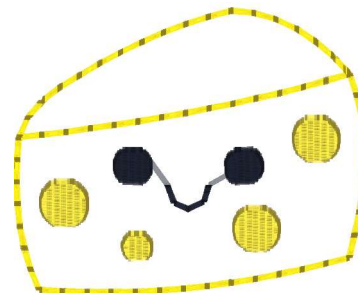

Kawaii Cheese 1_75.vip
1.76x1.42 inches; 878 stitches
3 thread changes; 3 colors

Kawaii Cheese 2_0.vip
2.00x1.61 inches; 1,020 stitches
3 thread changes; 3 colors

Kawaii Cheese 4x4 Sorted.vip
3.76x3.40 inches; 3,515 stitches
3 thread changes; 3 colors

Kawaii Cheese 5x7 Sorted.vip
4.11x6.95 inches; 7,031 stitches
3 thread changes; 3 colors