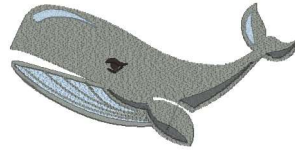

Big Whale 4 Inch.vip
3.79x1.85 inches; 5,730 stitches
5 thread changes; 4 colors

Big Whale 5 Inch.vip
2.41x4.93 inches; 8,547 stitches
5 thread changes; 4 colors