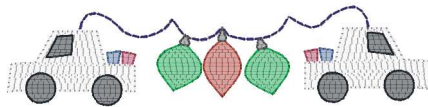

**Christmas Police Cars 2022-Akc 4x4.vip**  
3.86x0.89 inches; 2,148 stitches  
8 thread changes; 8 colors

**Christmas Police Cars 2022-Akc 5x7.vip**  
5.08x1.17 inches; 2,864 stitches  
8 thread changes; 8 colors

**Christmas Police Cars 2022-Akc 6x6.vip**  
5.87x1.35 inches; 3,386 stitches  
8 thread changes; 8 colors

**Christmas Police Cars 2022-Akc 7x5.vip**  
1.63x7.02 inches; 4,314 stitches  
8 thread changes; 8 colors