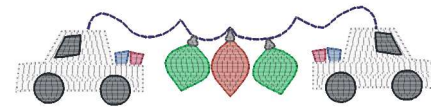

Christmas Police Cars 2022-Akc 8x8.vip
7.75x1.80 inches; 4,883 stitches
8 thread changes; 8 colors