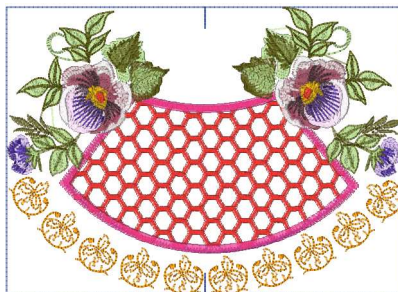

**Pansies (Hemstitch).vip**

7.74x5.48 inches; 25,103 stitches  
15 thread changes; 11 colors

**Panties To Richelieu With A Frame.vip**

7.59x5.43 inches; 23,911 stitches  
18 thread changes; 13 colors