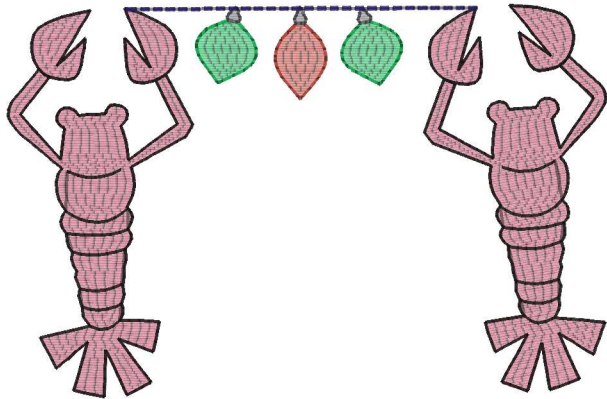

Christmas Lights Crawfish 2024-Akc 4x4.vip
3.51x2.30 inches; 3,198 stitches
6 thread changes; 6 colors

Christmas Lights Crawfish 2024-Akc 5x7.vip
4.73x3.09 inches; 4,439 stitches
6 thread changes; 6 colors

Christmas Lights Crawfish 2024-Akc 6x6.vip
5.43x3.55 inches; 5,166 stitches
6 thread changes; 6 colors

Christmas Lights Crawfish 2024-Akc 7x7.vip
6.62x4.33 inches; 6,754 stitches
6 thread changes; 6 colors

Christmas Lights Crawfish 2024-Akc 8x8.vip
7.70x5.03 inches; 8,254 stitches
6 thread changes; 6 colors