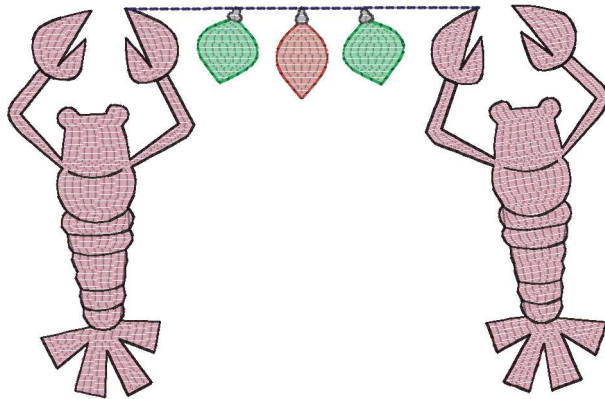

Christmas Lights Crawfish 2024-Akc 4x4.vip
3.51x2.30 inches; 3,198 stitches
6 thread changes; 6 colors

Christmas Lights Crawfish 2024-Akc 5x7.vip
4.73x3.09 inches; 4,439 stitches
6 thread changes; 6 colors

Christmas Lights Crawfish 2024-Akc 6x6.vip
5.43x3.55 inches; 5,166 stitches
6 thread changes; 6 colors

Christmas Lights Crawfish 2024-Akc 7x7.vip
6.62x4.33 inches; 6,754 stitches
6 thread changes; 6 colors

Christmas Lights Crawfish 2024-Akc 8x8.vip
7.70x5.03 inches; 8,254 stitches
6 thread changes; 6 colors