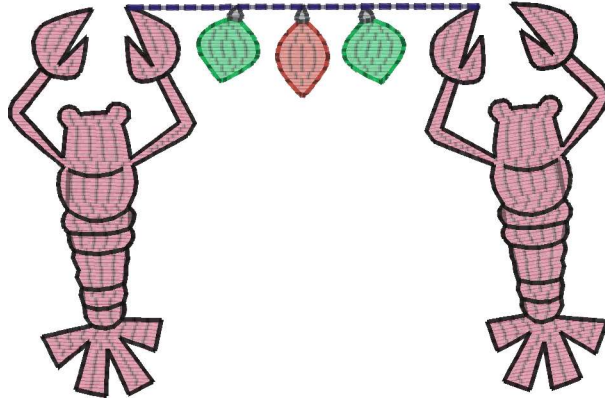

Christmas Lights Crawfish 2024-Akc 4x4.vip
3.51x2.30 inches; 3,198 stitches
6 thread changes; 6 colors

Christmas Lights Crawfish 2024-Akc 5x7.vip
4.73x3.09 inches; 4,439 stitches
6 thread changes; 6 colors

Christmas Lights Crawfish 2024-Akc 6x6.vip
5.43x3.55 inches; 5,166 stitches
6 thread changes; 6 colors

Christmas Lights Crawfish 2024-Akc 7x7.vip
6.62x4.33 inches; 6,754 stitches
6 thread changes; 6 colors

Christmas Lights Crawfish 2024-Akc 8x8.vip
7.70x5.03 inches; 8,254 stitches
6 thread changes; 6 colors