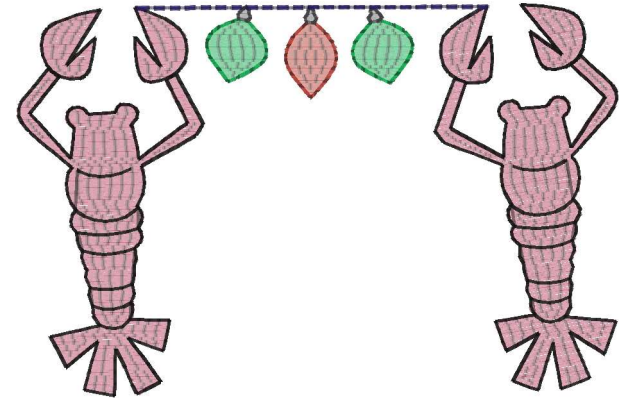

Christmas Lights Crawfish 2024-Akc 4x4.vip
3.51x2.30 inches; 3,198 stitches
6 thread changes; 6 colors

Christmas Lights Crawfish 2024-Akc 5x7.vip
4.73x3.09 inches; 4,439 stitches
6 thread changes; 6 colors

Christmas Lights Crawfish 2024-Akc 6x6.vip
5.43x3.55 inches; 5,166 stitches
6 thread changes; 6 colors

Christmas Lights Crawfish 2024-Akc 7x7.vip
6.62x4.33 inches; 6,754 stitches
6 thread changes; 6 colors

Christmas Lights Crawfish 2024-Akc 8x8.vip
7.70x5.03 inches; 8,254 stitches
6 thread changes; 6 colors