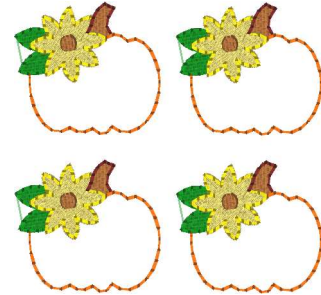

**Pumpkin With Flower 1\_75.vip**  
1.80x1.63 inches; 2,399 stitches  
8 thread changes; 6 colors

**Pumpkin With Flower 2\_0.vip**  
2.05x1.86 inches; 2,916 stitches  
8 thread changes; 6 colors

**Pumpkin With Flower 4x4 Sorted.vip**  
3.82x3.60 inches; 9,599 stitches  
8 thread changes; 6 colors

**Pumpkin With Flower 5x7 Sorted.vip**  
4.19x5.97 inches; 14,399 stitches  
8 thread changes; 6 colors