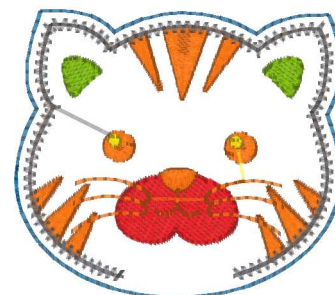

Bear Head_5x7.vip

2.97x2.48 inches; 2,073 stitches
7 thread changes; 7 colors

Body_5x7.vip

4.91x5.72 inches; 1,595 stitches
3 thread changes; 3 colors

Cat Head_5x7.vip

2.77x2.43 inches; 3,150 stitches
7 thread changes; 7 colors

Giraffe Head_5x7.vip

2.74x3.33 inches; 5,405 stitches
8 thread changes; 8 colors

Hippo Head_5x7.vip

2.92x3.41 inches; 3,021 stitches
7 thread changes; 7 colors

Kuala Head_5x7.vip

2.97x2.55 inches; 2,176 stitches
8 thread changes; 8 colors

Panda Head_5x7.vip

2.82x2.57 inches; 3,186 stitches

5 thread changes; 5 colors