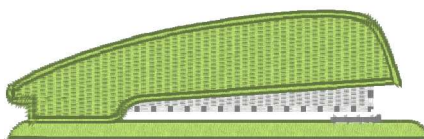

Stapler Emb 1-5.vp3

1.50x0.46 inches; 1,592 stitches
3 thread changes; 3 colors

Stapler Emb 2-5.vp3

2.50x0.76 inches; 3,092 stitches
3 thread changes; 3 colors

Stapler Emb 2.vp3

2.01x0.61 inches; 2,278 stitches
3 thread changes; 3 colors

Stapler Emb 3.vp3

3.00x0.90 inches; 3,948 stitches
3 thread changes; 3 colors