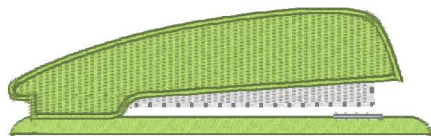

Stapler Emb 1-5.vp3

1.50x0.46 inches; 1,592 stitches
3 thread changes; 3 colors

Stapler Emb 2-5.vp3

2.50x0.76 inches; 3,092 stitches
3 thread changes; 3 colors

Stapler Emb 2.vp3

2.01x0.61 inches; 2,278 stitches
3 thread changes; 3 colors

Stapler Emb 3.vp3

3.00x0.90 inches; 3,948 stitches
3 thread changes; 3 colors