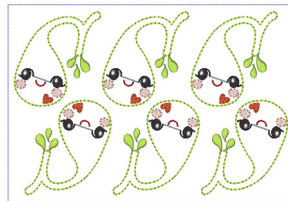

Ytdkawaiiorgangalbladder.vip
1.67x1.66 inches; 1,090 stitches
7 thread changes; 7 colors

Ytdkawaiiorgangalbladder4x4.vip
3.94x3.94 inches; 4,447 stitches
8 thread changes; 8 colors

Ytdkawaiiorgangalbladder5x7.vip
5.12x7.09 inches; 13,217 stitches
8 thread changes; 8 colors

Ytdkawaiiorgangalbladderl.vip
2.19x2.18 inches; 1,387 stitches
7 thread changes; 7 colors

Ytdkawaiiorgangalbladderl4x4.vip
3.94x3.09 inches; 2,941 stitches
8 thread changes; 8 colors

Ytdkawaiiorgangalbladderl5x7.vip
6.91x4.79 inches; 8,599 stitches
8 thread changes; 8 colors

Ytdkawaiiorgangalbladdero.vip
2.92x2.87 inches; 1,821 stitches
7 thread changes; 7 colors

Ytdkawaiiorgangalbladderx.vip
3.88x3.84 inches; 2,524 stitches
7 thread changes; 7 colors