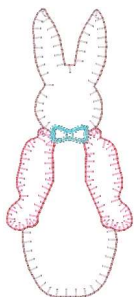

**Classic Bunny Applique 2019-Akc 4x4.vp3**  
1.68x3.92 inches; 1,660 stitches  
10 thread changes; 6 colors

**Classic Bunny Applique 2019-Akc 5x7.vp3**  
3.02x7.03 inches; 2,696 stitches  
10 thread changes; 6 colors

**Classic Bunny Applique 2019-Akc 6x10.vp3**  
4.28x9.97 inches; 3,716 stitches  
10 thread changes; 6 colors

**Classic Bunny Applique 2019-Akc 6x6.vp3**  
2.49x5.80 inches; 2,315 stitches  
10 thread changes; 6 colors

**Classic Bunny Applique 2019-Akc 7x12.vp3**  
5.03x11.72 inches; 4,463 stitches  
10 thread changes; 6 colors

**Classic Bunny Applique 2019-Akc 8x8.vp3**  
3.33x7.76 inches; 2,931 stitches  
10 thread changes; 6 colors