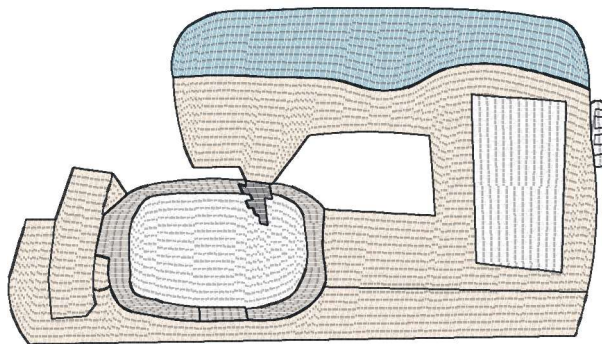

Sketch Embroidery Machine 2024-Akc 4x4.vip
3.65x2.04 inches; 4,326 stitches
8 thread changes; 7 colors

Sketch Embroidery Machine 2024-Akc 5x7.vip
4.80x2.69 inches; 6,461 stitches
8 thread changes; 7 colors

Sketch Embroidery Machine 2024-Akc 6x6.vip
5.52x3.09 inches; 8,106 stitches
8 thread changes; 7 colors

Sketch Embroidery Machine 2024-Akc 7x7.vip
6.68x3.75 inches; 10,759 stitches
8 thread changes; 7 colors

Sketch Embroidery Machine 2024-Akc 8x8.vip
7.54x4.24 inches; 13,087 stitches
8 thread changes; 7 colors