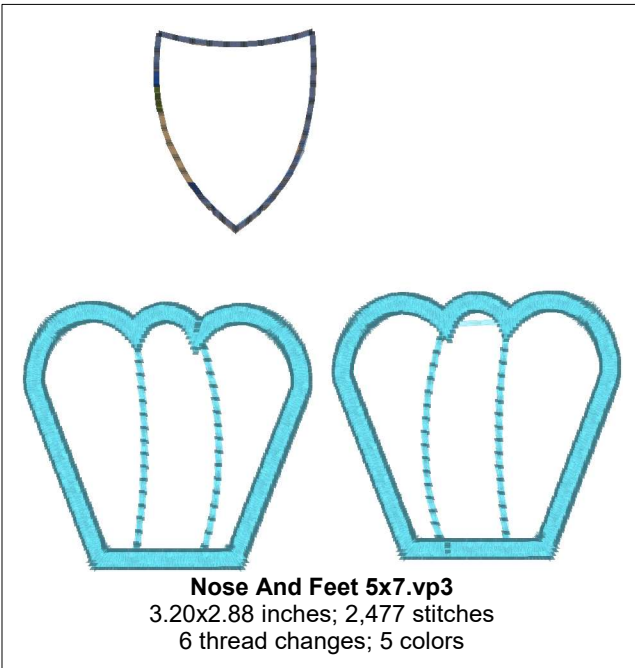

**Eyelid Template 5x7.vip**  
1.33x0.72 inches; 98 stitches  
1 thread changes; 1 colors

**Nose And Feet 5x7.vip**  
3.20x2.88 inches; 2,476 stitches  
6 thread changes; 5 colors

**Owl 5x7.vip**  
5.10x5.98 inches; 3,276 stitches  
17 thread changes; 5 colors

**Tummy 5x7.vip**  
5.09x3.24 inches; 651 stitches  
6 thread changes; 3 colors

**Wings 5x7.vip**  
2.80x4.46 inches; 3,118 stitches  
3 thread changes; 3 colors

**Eyelid Template 5x7.vp3**  
1.33x0.72 inches; 99 stitches  
1 thread changes; 1 colors

**Nose And Feet.vip**  
4.80x4.35 inches; 3,681 stitches  
6 thread changes; 5 colors

**Owl.vip**  
7.72x9.06 inches; 5,143 stitches  
17 thread changes; 5 colors

**Tummy.vip**  
7.70x4.91 inches; 936 stitches  
6 thread changes; 3 colors

**Owl.vp3**

7.72x9.06 inches; 5,144 stitches  
17 thread changes; 5 colors

**Tummy.vp3**

7.70x4.91 inches; 937 stitches  
6 thread changes; 3 colors

**Wings.vp3**

4.19x6.68 inches; 5,421 stitches  
3 thread changes; 3 colors