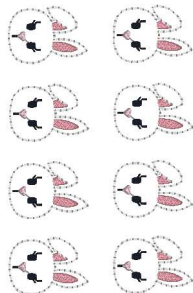

**Bunny With Floppy Ear 1\_75.vip**  
1.26x1.75 inches; 990 stitches  
4 thread changes; 4 colors

**Bunny With Floppy Ear 2\_0.vip**  
1.44x2.00 inches; 1,169 stitches  
4 thread changes; 4 colors

**Bunny With Floppy Ear 4x4 Sorted.vip**  
3.24x3.72 inches; 3,963 stitches  
4 thread changes; 4 colors

**Bunny With Floppy Ear 5x7 Sorted.vip**  
4.12x6.49 inches; 7,927 stitches  
4 thread changes; 4 colors