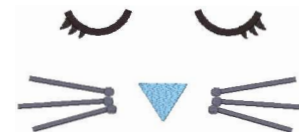

Toy Muzzle 18072022 3 3 Inch.vip
 2.95x1.26 inches; 1,626 stitches
 3 thread changes; 3 colors

Toy Muzzle 18072022 3 4 Inch.vip
 3.78x1.61 inches; 2,089 stitches
 3 thread changes; 3 colors

Toy Muzzle 18072022 3 5 Inch.vip
 2.09x4.92 inches; 2,729 stitches
 3 thread changes; 3 colors

Toy Muzzle 18072022 3 6 Inch.vip
 2.51x5.91 inches; 3,281 stitches
 3 thread changes; 3 colors

Toy Muzzle 18072022 3 7 Inch.vip
 2.94x6.89 inches; 3,942 stitches
 3 thread changes; 3 colors