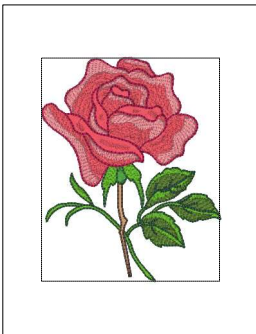

These quality designs are copyright protected by Mar-Lena Embroidery Designs

C:\Users\Magda\OneDrive\Magda\1Marlena final designs\MLE142-Roses for Mother\MLE142-5x7-ART

Page 1 of 1

Printed 4/27/2020

- 1. Green (Mar:1123)
- 2. Army Green (Mar:1294)
- 3. Army Green (Mar:1298)
- 4. Tan (Mar:1141)
- 5. Brown (Mar:1310)
- 6. Green (Mar:1126)
- 7. Green (Mar:1123)
- 8. Army Green (Mar:1298)
- 9. Light Red (Mar:1053)
- 10. Coral Pink (Mar:1234)
- 11. Maroon (Mar:1155)

Design7-5x7.art

4.25x5.33 inches; 17,812 stitches

11 thread changes; 9 colors