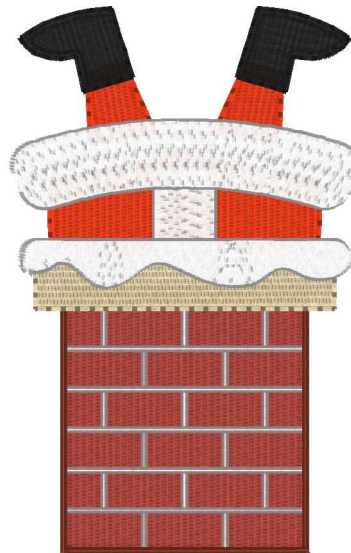

Stuck Santa Chimney 120.vp3
3.00x4.72 inches; 21,419 stitches
8 thread changes; 7 colors

Stuck Santa Chimney 145.vp3
3.62x5.71 inches; 29,146 stitches
8 thread changes; 7 colors

Stuck Santa Chimney 170.vp3
4.25x6.69 inches; 37,530 stitches
8 thread changes; 7 colors

Stuck Santa Chimney 195.vp3
4.87x7.68 inches; 47,347 stitches
8 thread changes; 7 colors

Stuck Santa Chimney 95.vp3
2.37x3.74 inches; 14,915 stitches
8 thread changes; 7 colors