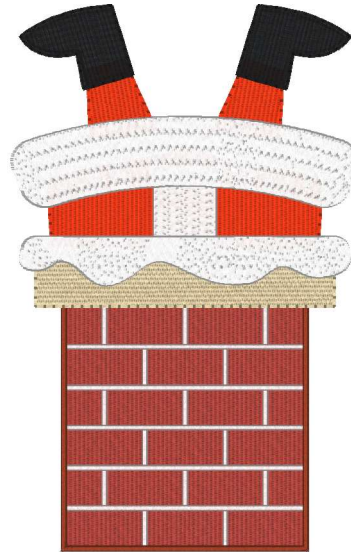

Stuck Santa Chimney 120.vp3
3.00x4.72 inches; 21,419 stitches
8 thread changes; 7 colors

Stuck Santa Chimney 145.vp3
3.62x5.71 inches; 29,146 stitches
8 thread changes; 7 colors

Stuck Santa Chimney 170.vp3
4.25x6.69 inches; 37,530 stitches
8 thread changes; 7 colors

Stuck Santa Chimney 195.vp3
4.87x7.68 inches; 47,347 stitches
8 thread changes; 7 colors

Stuck Santa Chimney 95.vp3
2.37x3.74 inches; 14,915 stitches
8 thread changes; 7 colors