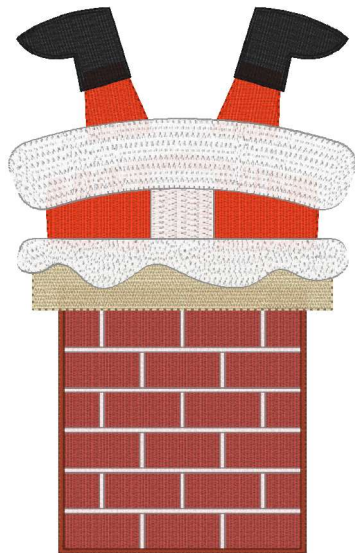

Stuck Santa Chimney 120.vp3
3.00x4.72 inches; 21,419 stitches
8 thread changes; 7 colors

Stuck Santa Chimney 145.vp3
3.62x5.71 inches; 29,146 stitches
8 thread changes; 7 colors

Stuck Santa Chimney 170.vp3
4.25x6.69 inches; 37,530 stitches
8 thread changes; 7 colors

Stuck Santa Chimney 195.vp3
4.87x7.68 inches; 47,347 stitches
8 thread changes; 7 colors

Stuck Santa Chimney 95.vp3
2.37x3.74 inches; 14,915 stitches
8 thread changes; 7 colors