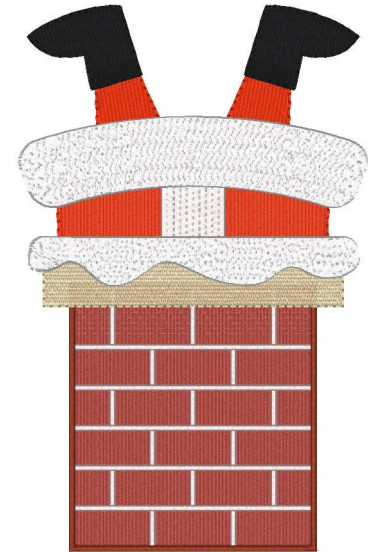

Stuck Santa Chimney 120.vp3
3.00x4.72 inches; 21,419 stitches
8 thread changes; 7 colors

Stuck Santa Chimney 145.vp3
3.62x5.71 inches; 29,146 stitches
8 thread changes; 7 colors

Stuck Santa Chimney 170.vp3
4.25x6.69 inches; 37,530 stitches
8 thread changes; 7 colors

Stuck Santa Chimney 195.vp3
4.87x7.68 inches; 47,347 stitches
8 thread changes; 7 colors

Stuck Santa Chimney 95.vp3
2.37x3.74 inches; 14,915 stitches
8 thread changes; 7 colors