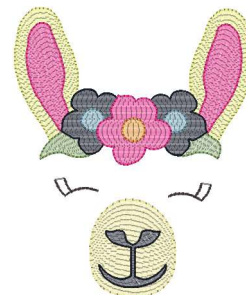

Sketch Floral Llama Face 2023-Akc 4x4.vip
3.21x3.88 inches; 5,673 stitches
10 thread changes; 8 colors

Sketch Floral Llama Face 2023-Akc 5x7.vip
4.98x6.02 inches; 9,766 stitches
10 thread changes; 8 colors

Sketch Floral Llama Face 2023-Akc 6x6.vip
4.69x5.67 inches; 9,067 stitches
10 thread changes; 8 colors

Sketch Floral Llama Face 2023-Akc 7x7.vip
5.64x6.82 inches; 11,665 stitches
10 thread changes; 8 colors

Sketch Floral Llama Face 2023-Akc 8x8.vip
6.20x7.50 inches; 13,274 stitches
10 thread changes; 8 colors