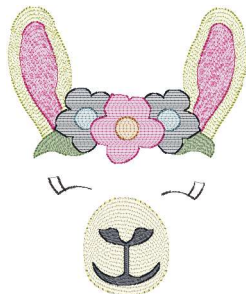

Sketch Floral Llama Face 2023-Akc 4x4.vip
3.21x3.88 inches; 5,673 stitches
10 thread changes; 8 colors

Sketch Floral Llama Face 2023-Akc 5x7.vip
4.98x6.02 inches; 9,766 stitches
10 thread changes; 8 colors

Sketch Floral Llama Face 2023-Akc 6x6.vip
4.69x5.67 inches; 9,067 stitches
10 thread changes; 8 colors

Sketch Floral Llama Face 2023-Akc 7x7.vip
5.64x6.82 inches; 11,665 stitches
10 thread changes; 8 colors

Sketch Floral Llama Face 2023-Akc 8x8.vip
6.20x7.50 inches; 13,274 stitches
10 thread changes; 8 colors