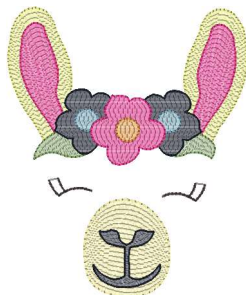

Sketch Floral Llama Face 2023-Akc 4x4.vip
3.21x3.88 inches; 5,673 stitches
10 thread changes; 8 colors

Sketch Floral Llama Face 2023-Akc 5x7.vip
4.98x6.02 inches; 9,766 stitches
10 thread changes; 8 colors

Sketch Floral Llama Face 2023-Akc 6x6.vip
4.69x5.67 inches; 9,067 stitches
10 thread changes; 8 colors

Sketch Floral Llama Face 2023-Akc 7x7.vip
5.64x6.82 inches; 11,665 stitches
10 thread changes; 8 colors

Sketch Floral Llama Face 2023-Akc 8x8.vip
6.20x7.50 inches; 13,274 stitches
10 thread changes; 8 colors