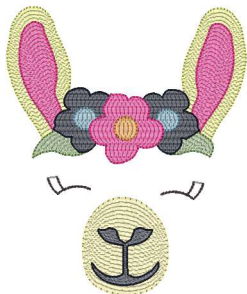

Sketch Floral Llama Face 2023-Akc 4x4.vip
3.21x3.88 inches; 5,673 stitches
10 thread changes; 8 colors

Sketch Floral Llama Face 2023-Akc 5x7.vip
4.98x6.02 inches; 9,766 stitches
10 thread changes; 8 colors

Sketch Floral Llama Face 2023-Akc 6x6.vip
4.69x5.67 inches; 9,067 stitches
10 thread changes; 8 colors

Sketch Floral Llama Face 2023-Akc 7x7.vip
5.64x6.82 inches; 11,665 stitches
10 thread changes; 8 colors

Sketch Floral Llama Face 2023-Akc 8x8.vip
6.20x7.50 inches; 13,274 stitches
10 thread changes; 8 colors