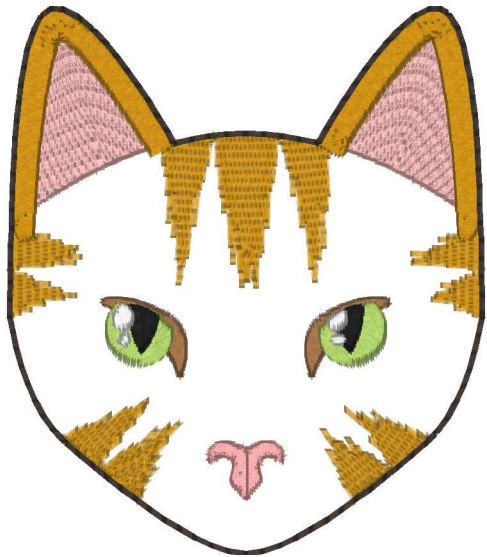

**Cat Face Feltie 1-5.vp3**  
1.30x1.50 inches; 2,632 stitches  
11 thread changes; 10 colors

**Cat Face Feltie 2-5.vp3**  
2.17x2.50 inches; 5,581 stitches  
11 thread changes; 10 colors

**Cat Face Feltie 2.vp3**  
1.74x2.00 inches; 4,041 stitches  
11 thread changes; 10 colors

**Cat Face Feltie 3.vp3**  
2.61x3.00 inches; 7,246 stitches  
11 thread changes; 10 colors