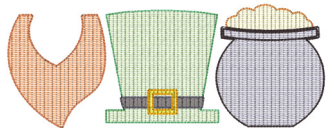

**4x4 Scratchy Leprechaun Trio.vip**  
3.87x1.50 inches; 5,619 stitches  
12 thread changes; 11 colors

**5x7 Scratchy Leprechaun Trio.vip**  
1.98x5.09 inches; 7,555 stitches  
12 thread changes; 11 colors

**6x10 Scratchy Leprechaun Trio.vip**  
2.45x6.30 inches; 7,815 stitches  
12 thread changes; 11 colors

**9x9 Scratchy Leprechaun Trio.vip**  
7.50x2.91 inches; 7,806 stitches  
12 thread changes; 11 colors