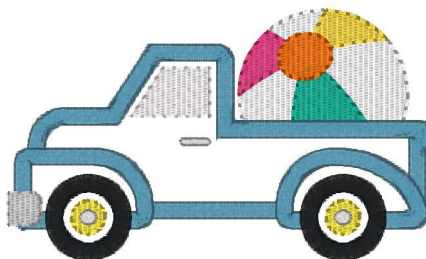

Beach Ball Truck 120.vp3
4.72x2.78 inches; 11,135 stitches
14 thread changes; 14 colors

Beach Ball Truck 145.vp3
5.71x3.43 inches; 11,367 stitches
18 thread changes; 17 colors

Beach Ball Truck 170.vp3
6.69x4.01 inches; 13,684 stitches
18 thread changes; 17 colors

Beach Ball Truck 195.vp3
7.68x4.57 inches; 16,117 stitches
18 thread changes; 17 colors

Beach Ball Truck 95.vp3
3.74x2.21 inches; 8,238 stitches
14 thread changes; 14 colors