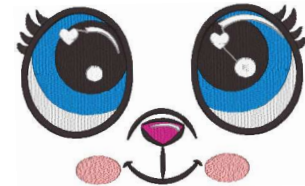

**Sheep Eyes 4inch.vp3**  
3.78x2.35 inches; 8,948 stitches  
6 thread changes; 5 colors

**Sheep Eyes 5 Inch.vp3**  
3.05x4.92 inches; 12,997 stitches  
6 thread changes; 5 colors

**Sheep Eyes 7 Inch.vp3**  
4.26x6.89 inches; 21,637 stitches  
6 thread changes; 5 colors