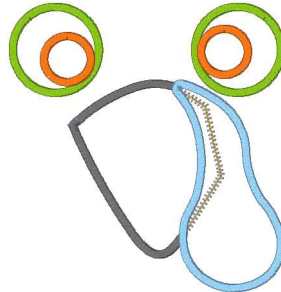

Turkey Face-4x4.vip
3.73x3.92 inches; 4,947 stitches
9 thread changes; 9 colors

Turkey Face-5x7.vip
4.91x5.14 inches; 6,407 stitches
9 thread changes; 9 colors

Turkey Face-6x10.vip
5.51x5.79 inches; 7,535 stitches
9 thread changes; 9 colors