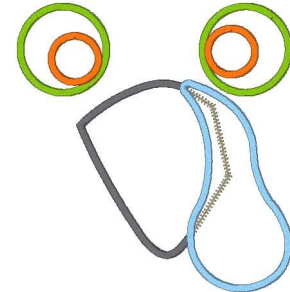

Turkey Face-4x4.vip
3.73x3.92 inches; 4,947 stitches
9 thread changes; 9 colors

Turkey Face-5x7.vip
4.91x5.14 inches; 6,407 stitches
9 thread changes; 9 colors

Turkey Face-6x10.vip
5.51x5.79 inches; 7,535 stitches
9 thread changes; 9 colors